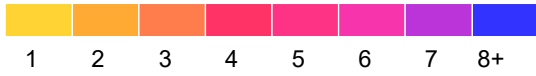

Norman County

Fatal and Serious Injury Crashes, 2018-2022

2022 data preliminary: April 14, 2023.

Each hexagon is 1.0 mile across, encompassing approximately 416 acres.