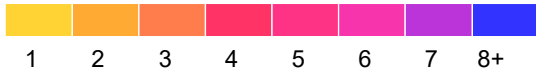

Pennington County

Fatal and Serious Injury Crashes, 2018-2022

2022 data preliminary: April 14, 2023.

Each hexagon is 1.0 mile across, encompassing approximately 416 acres.