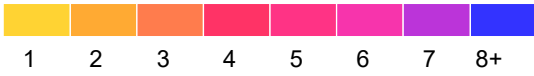

Wabasha County

Fatal and Serious Injury Crashes, 2018-2022

2022 data preliminary: April 14, 2023.

Each hexagon is 1.0 mile across, encompassing approximately 416 acres.