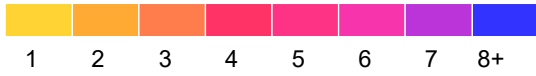

# Nicollet County

Fatal and Serious Injury Crashes, 2018-2022

2022 data preliminary: April 14, 2023.

Each hexagon is 1.0 mile across, encompassing approximately 416 acres.