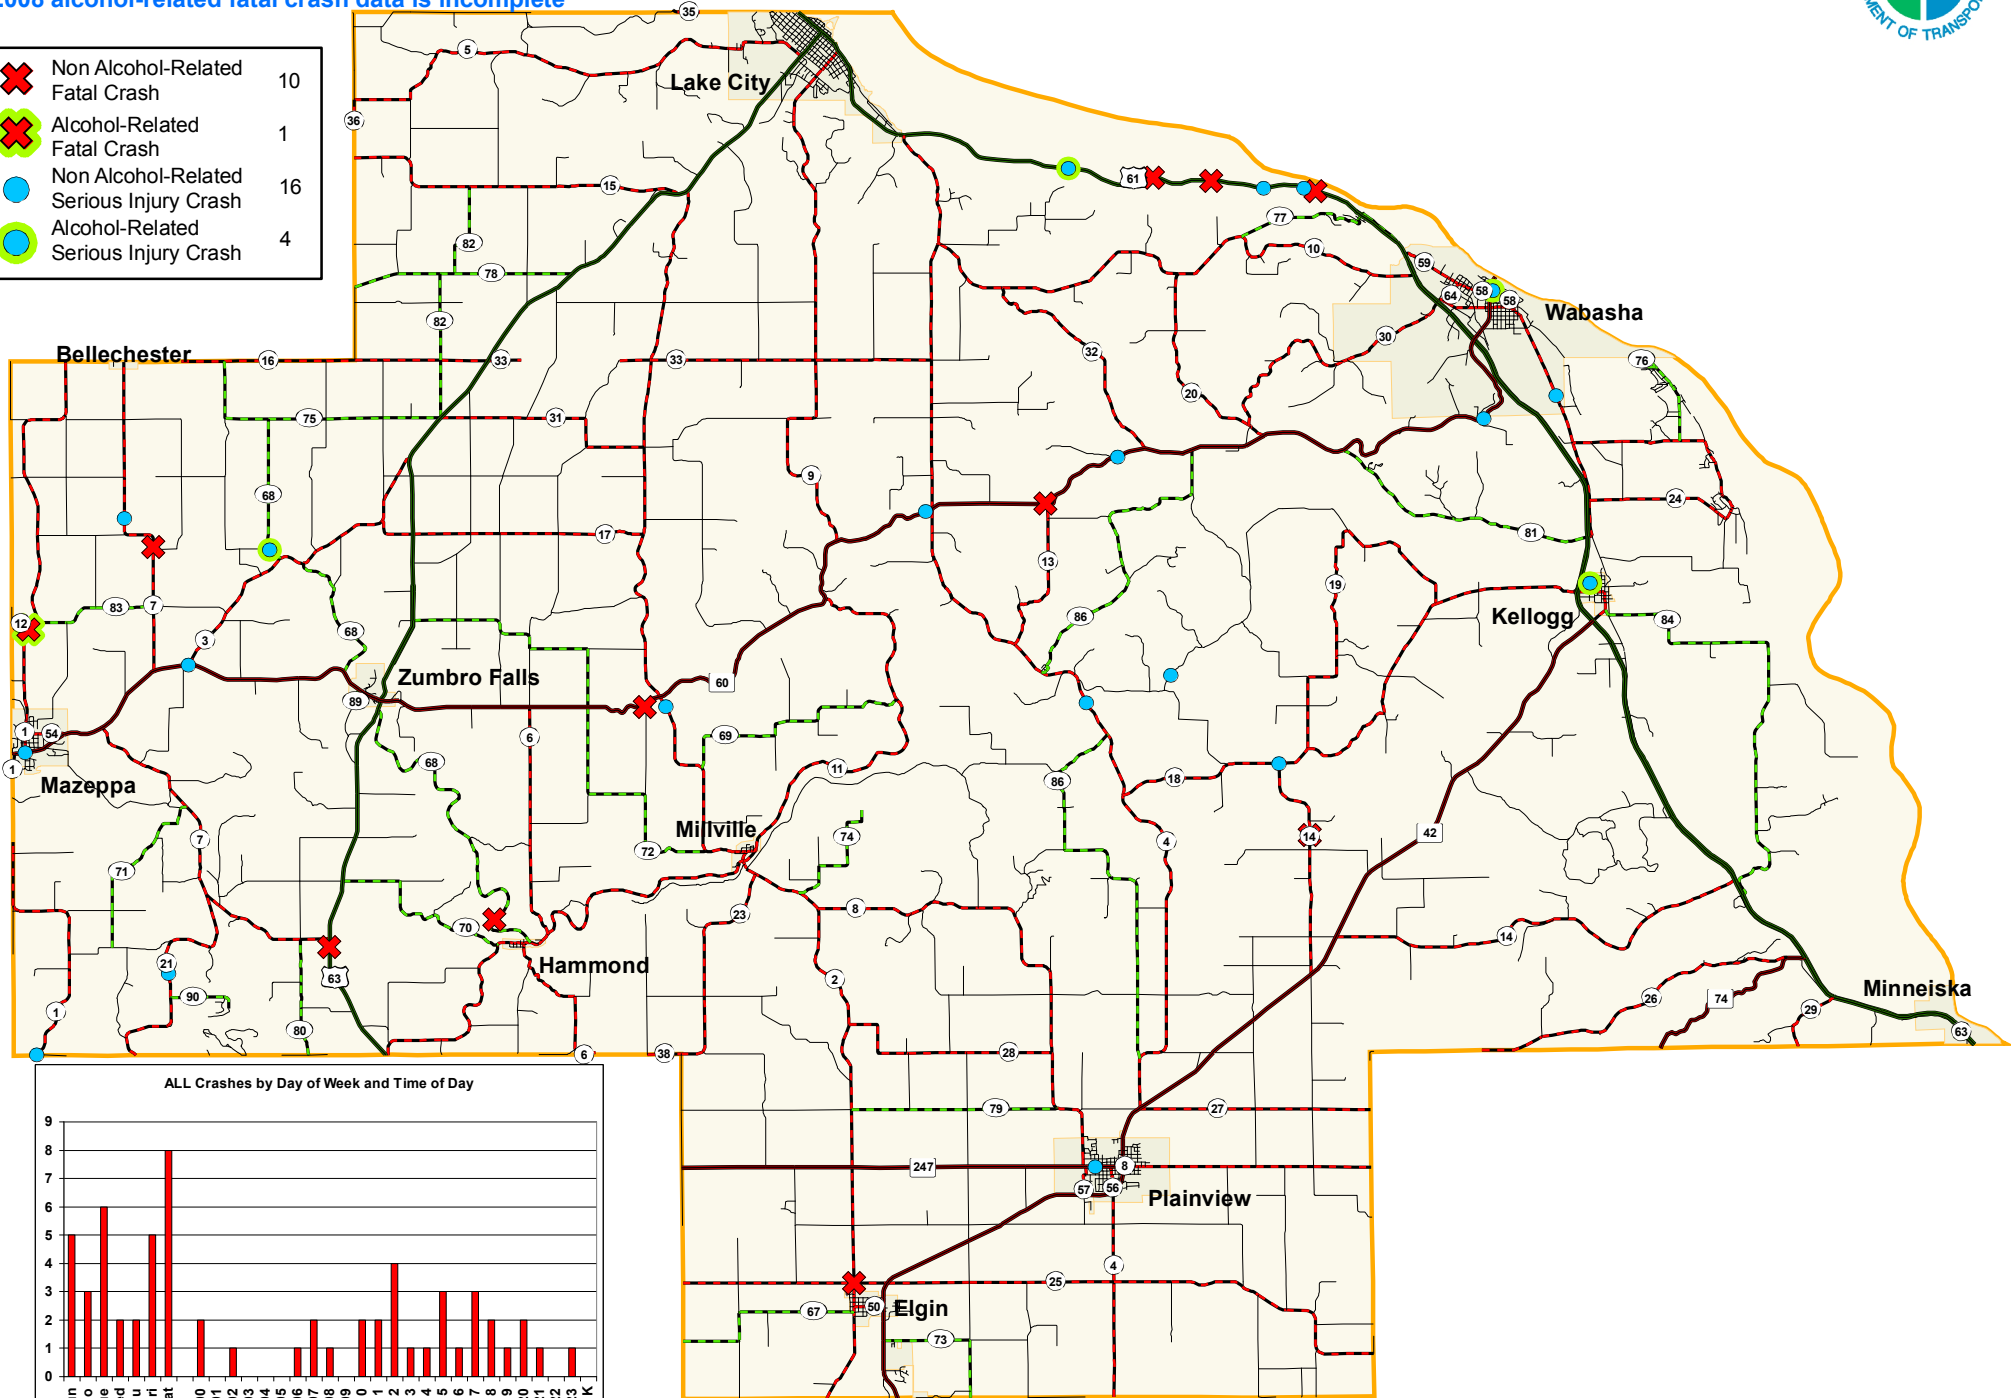

Wabasha County Fatal and Serious Injury Crashes

January 1, 2006 - December 31, 2008*

*2008 alcohol-related fatal crash data is incomplete

ALL Crashes by Day of Week and Time of Day