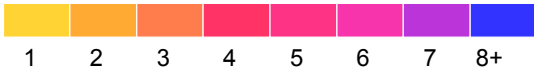

Crow Wing County

Fatal and Serious Injury Crashes, 2013-2017

2017 data preliminary: March, 2018.

Each hexagon is 1.0 mile across, encompassing approximately 416 acres.