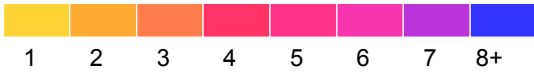

Kanabec County

Fatal and Serious Injury Crashes, 2013-2017

2017 data preliminary: March, 2018.

Each hexagon is 1.0 mile across, encompassing approximately 416 acres.