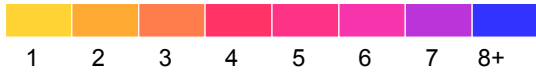

Morrison County

Fatal and Serious Injury Crashes, 2013-2017

2017 data preliminary: March, 2018.

Each hexagon is 1.0 mile across, encompassing approximately 416 acres.