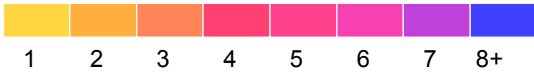

Carver County

Fatal and Serious Injury Crashes, 2013-2017

2017 data preliminary: March, 2018.

Each hexagon is 0.5 mile across, encompassing approximately 104 acres.