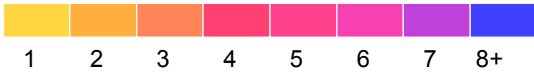

# Chisago County

## Fatal and Serious Injury Crashes, 2013-2017

2017 data preliminary: March, 2018.

Each hexagon is 0.5 mile across, encompassing approximately 104 acres.