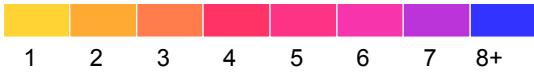

Carlton County

Fatal and Serious Injury Crashes, 2013-2017

2017 data preliminary: March, 2018.

Each hexagon is 1.0 mile across, encompassing approximately 416 acres.