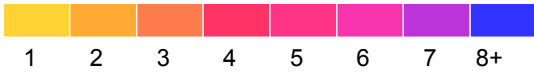

Clearwater County

Fatal and Serious Injury Crashes, 2013-2017

2017 data preliminary: March, 2018.

Each hexagon is 1.0 mile across, encompassing approximately 416 acres.