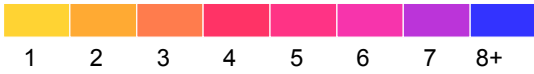

# Pennington County

## Fatal and Serious Injury Crashes, 2013-2017

2017 data preliminary: March, 2018.

Each hexagon is 1.0 mile across, encompassing approximately 416 acres.