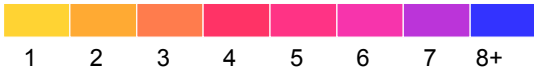

# Roseau County

## Fatal and Serious Injury Crashes, 2013-2017

2017 data preliminary: March, 2018.

Each hexagon is 1.0 mile across, encompassing approximately 416 acres.