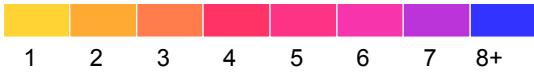

Jackson County

Fatal and Serious Injury Crashes, 2013-2017

2017 data preliminary: March, 2018.

Each hexagon is 1.0 mile across, encompassing approximately 416 acres.