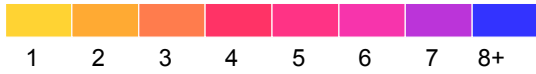

Rock County

Fatal and Serious Injury Crashes, 2013-2017

2017 data preliminary: March, 2018.

Each hexagon is 1.0 mile across, encompassing approximately 416 acres.