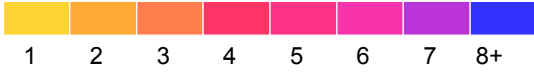

Sibley County

Fatal and Serious Injury Crashes, 2013-2017

2017 data preliminary: March, 2018.

Each hexagon is 1.0 mile across, encompassing approximately 416 acres.