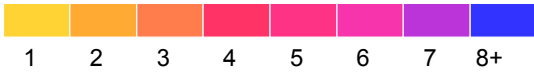

Freeborn County

Fatal and Serious Injury Crashes, 2013-2017

2017 data preliminary: March, 2018.

Each hexagon is 1.0 mile across, encompassing approximately 416 acres.