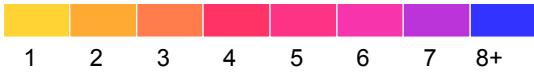

Goodhue County

Fatal and Serious Injury Crashes, 2013-2017

2017 data preliminary: March, 2018.

Each hexagon is 1.0 mile across, encompassing approximately 416 acres.