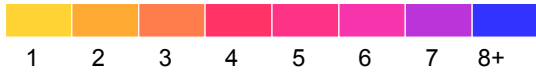

Mower County

Fatal and Serious Injury Crashes, 2013-2017

2017 data preliminary: March, 2018.

Each hexagon is 1.0 mile across, encompassing approximately 416 acres.