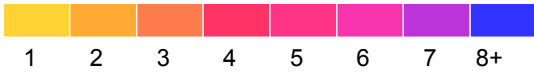

Big Stone County

Fatal and Serious Injury Crashes, 2013-2017

2017 data preliminary: March, 2018.

Each hexagon is 1.0 mile across, encompassing approximately 416 acres.