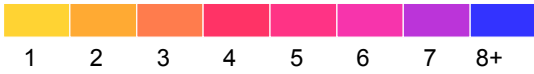

Pipestone County

Fatal and Serious Injury Crashes, 2013-2017

2017 data preliminary: March, 2018.

Each hexagon is 1.0 mile across, encompassing approximately 416 acres.