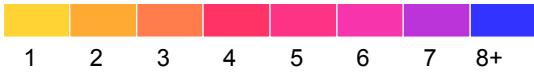

Redwood County

Fatal and Serious Injury Crashes, 2013-2017

2017 data preliminary: March, 2018.

Each hexagon is 1.0 mile across, encompassing approximately 416 acres.