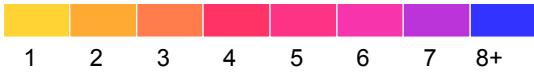

Grant County

Fatal and Serious Injury Crashes, 2013-2017

2017 data preliminary: March, 2018.

Each hexagon is 1.0 mile across, encompassing approximately 416 acres.