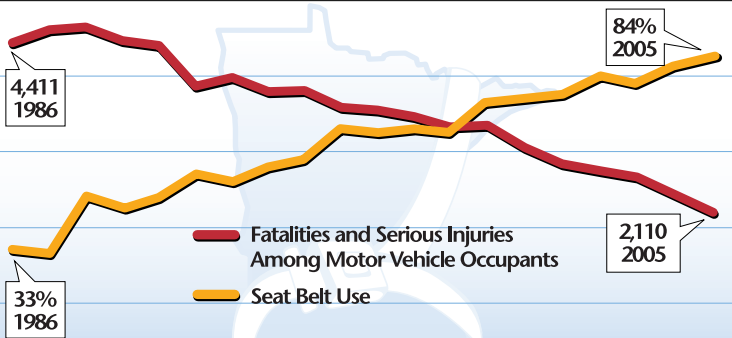

Minnesota Traffic Deaths & Injuries vs. Seat Belt Use, 1986–2005

Source: Minnesota Department of Public Safety Office of Traffic Safety

www.dps.state.mn.us/ots