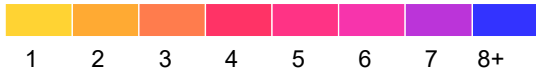

Nobles County

Fatal and Serious Injury Crashes, 2018-2022

2022 data preliminary: April 14, 2023.

Each hexagon is 1.0 mile across, encompassing approximately 416 acres.