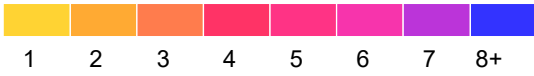

# Sibley County

Fatal and Serious Injury Crashes, 2018-2022

2022 data preliminary: April 14, 2023.

Each hexagon is 1.0 mile across, encompassing approximately 416 acres.