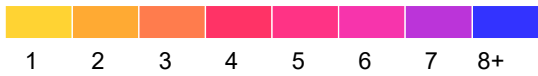

# Renville County

## Fatal and Serious Injury Crashes, 2018-2022

2022 data preliminary: April 14, 2023.

Each hexagon is 1.0 mile across, encompassing approximately 416 acres.