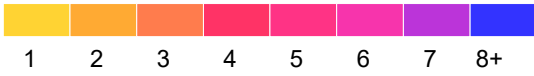

# Faribault County

## Fatal and Serious Injury Crashes, 2015-2019

2019 data preliminary: March 9, 2020.

Each hexagon is 1.0 mile across, encompassing approximately 416 acres.