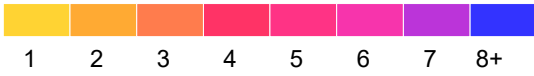

Grant County

Fatal and Serious Injury Crashes, 2015-2019

2019 data preliminary: March 9, 2020.

Each hexagon is 1.0 mile across, encompassing approximately 416 acres.