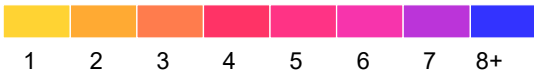

Becker County

Fatal and Serious Injury Crashes, 2017-2021

2021 data preliminary: March 22, 2022.