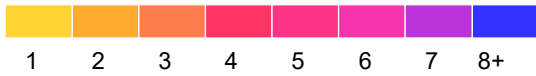

Douglas County

Fatal and Serious Injury Crashes, 2017-2021

2021 data preliminary: March 22, 2022.