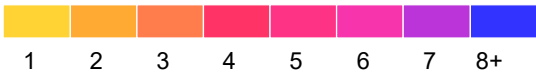

Grant County

Fatal and Serious Injury Crashes, 2017-2021

2021 data preliminary: March 22, 2022.