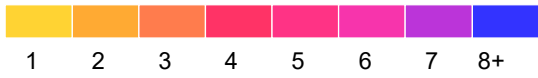

Pope County

Fatal and Serious Injury Crashes, 2017-2021

2021 data preliminary: March 22, 2022.