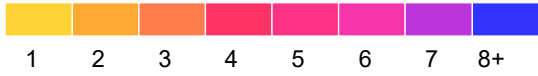

# Traverse County

Fatal and Serious Injury Crashes, 2017-2021

2021 data preliminary: March 22, 2022.