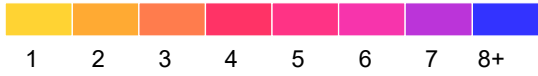

Wilkin County

Fatal and Serious Injury Crashes, 2017-2021

2021 data preliminary: March 22, 2022.