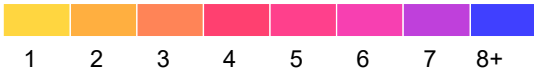

Carver County

Fatal and Serious Injury Crashes, 2017-2021

2021 data preliminary: March 22, 2022.

Each hexagon is 0.5 mile across, encompassing approximately 104 acres.