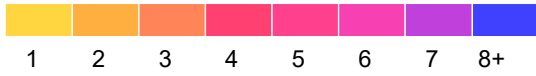

# Chisago County

## Fatal and Serious Injury Crashes, 2017-2021

2021 data preliminary: March 22, 2022.

Each hexagon is 0.5 mile across, encompassing approximately 104 acres.