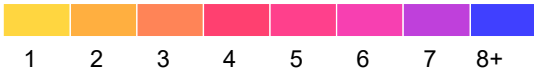

Dakota County

Fatal and Serious Injury Crashes, 2017-2021

2021 data preliminary: March 22, 2022.

Each hexagon is 0.5 mile across, encompassing approximately 104 acres.