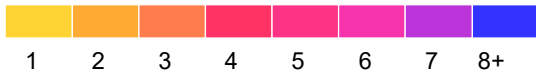

# Dodge County

Fatal and Serious Injury Crashes, 2017-2021

2021 data preliminary: March 22, 2022.