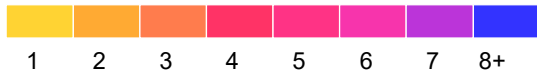

Fillmore County

Fatal and Serious Injury Crashes, 2017-2021

2021 data preliminary: March 22, 2022.