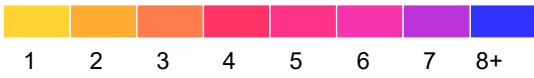

Goodhue County

Fatal and Serious Injury Crashes, 2017-2021

2021 data preliminary: March 22, 2022.