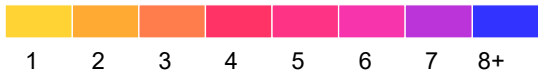

Houston County

Fatal and Serious Injury Crashes, 2017-2021

2021 data preliminary: March 22, 2022.