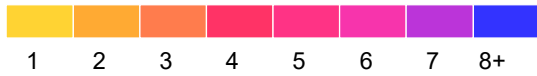

# Mower County

Fatal and Serious Injury Crashes, 2017-2021

2021 data preliminary: March 22, 2022.