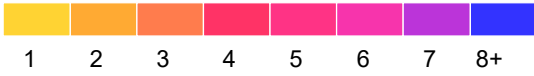

Olmsted County

Fatal and Serious Injury Crashes, 2017-2021

2021 data preliminary: March 22, 2022.