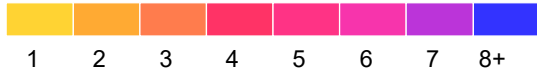

Rice County

Fatal and Serious Injury Crashes, 2017-2021

2021 data preliminary: March 22, 2022.