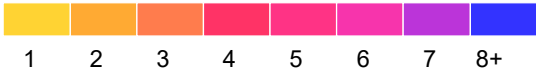

Steele County

Fatal and Serious Injury Crashes, 2017-2021

2021 data preliminary: March 22, 2022.