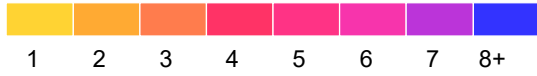

# Wabasha County

Fatal and Serious Injury Crashes, 2017-2021

2021 data preliminary: March 22, 2022.