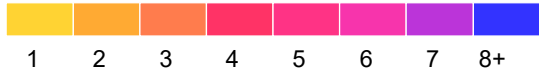

Winona County

Fatal and Serious Injury Crashes, 2017-2021

2021 data preliminary: March 22, 2022.