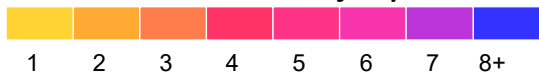

Blue Earth County

Fatal and Serious Injury Crashes, 2017-2021

2021 data preliminary: March 22, 2022.